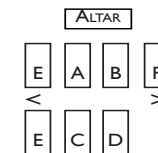

The 2019/2020 Season

Lyra Piano Trio

Sat 12th October 7:30 pm @ St John's Churchill
(Ticket prices: Champion £12, Non-Champion £16, U18s £4)

Ruth Rogers, Viv Mclean

Sat 7th December 7:30pm @ St John's Churchill
(Ticket prices: Champion £12, Non-Champion £16, U18s £4)

Churchill Young Musician of the Year 2020

Monday 27th January, 6pm @ St John's Churchill
(Ticket prices: Season Ticket FOC, Adults £8, U18s £4)

Jess Gillam

Sat 7th March 7:30 pm @ All Saints, Wroughton
(Ticket prices: Champion £18, Non-Champion £25, U18s £5)

Aquinas Piano Quartet

Sat 25th April 7:30 pm @ All Saints, Wroughton
(Ticket prices: Champion £12, Non-Champion £16, U18s £4)

The Blue Funk Trio

Sat 27th June, from 6:30pm @ Churchill Court Lodge
(Churchill Academy if Wet)
(Ticket prices: Champion £12, Non-Champion £16, U18s £4)

Season Tickets are £66, saving £31 over Non-Champion prices, guarantee preferred/preferential seating. They also make running the concerts much easier for the CM team.

Season Tickets with Championship of Churchill Music make excellent presents! Let us send one to a friend for you? For further information contact Jan Murray 01934 853518; info@churchillmusic.org.uk.

I would like ..... 2019/20 Season tickets. £ .....
@ £66 per adult Champion

I/we would like seats in St. John's in area

A ☐ B ☐ C ☐ D ☐ E ☐ F ☐

I prefer to request my tickets individually / guest tickets:

Please enter ticket quantity required at each price	Champ (Max 2)	Non Champ	U18	Area*	Total £s Concert
Lyra Piano Trio 12th October – St John's	£12	£16	£4		
Rogers & Mclean 7th December – St John's	£12	£16	£4		
Young Musician 2020 27th January – St John's	£8	£8	£4		
Jess Gillam 7th March – All Saints	£18	£25	£5		
Aquinas Piano Quartet 25th April – All Saints	£12	£16	£4		
The Blue Funk Trio 27th June – Churchill (Court Lodge or Academy)	£12	£16	£4		

(* Area preference will be given to Season Tickets holders first, then advance ticket Champion requests. Seating areas at All Saints are similar to St John's)

Sub Total advance ticket requests £ .....

Have you filled in your Champion form overleaf?

Grand total including Champion fee & donation £ .....

Cheques payable to 'Churchill Music' please and send to Jan Murray
Churchill Court Lodge, Church Lane, Churchill BS25 5QW
(s.a.e. hugely appreciated),

On-line payments please contact Jan Murray 01934 853518 for bank details.